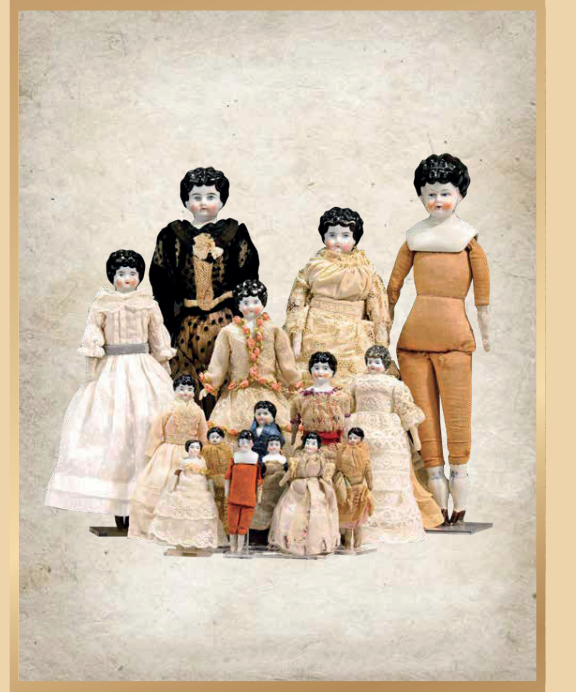

Ç
A
Ğ
L
A
R

B
O
Y
U

B
E
B
E
K

D
O
L
L
S

T
H
R
O
U
G
H

T
H
E

A
G
E
S

SUZY'S
CAFÉ DU LEVANT

 **KOKESHI - UDON SOUP** with vegetable tempura ^(A) **68**
KOKESHI It is the common name given to dolls representing children in Japan.

 **MATRYOSHKA - BORSCH SOUP** with sour cream ^(A) **49**
MATRYOSHKA instantly identified with Russia, the wooden nesting dolls called Matryoshka originated in the 1890s at the Children's Education toy workshop founded by Savva Mamontov in Abramtsevo, Moscow.

 **BÉBÉ & JOUETS - CRISPY GOAT CHEESE SALAD**, honey mustard vinaigrette ^(A) **54**
In 1899 the following French dollmakers formed an alliance named Soci t  Franaise de Fabrication de B b  & Jouets. Jumeau dolls made during the SFBJ era bear the mark Paris, UNIS FRANCE' inside an oval frame on the back.

TATLILAR

 **NUTCRACKER - İKOLATALI VE FİNDIKLI TART** ^(A) **59**
NUTCRACKER, aŐŐaptan tormalanarak veya oyularak yapılan, genellikle asker biiminde, aŐı sırtına baŐlı bir kol vasıtasıyla aılıp kapanabilen fındık kırıcılardan esinlenerek yapılmıŐ, renkli boyalı fiŐ rlerdir.